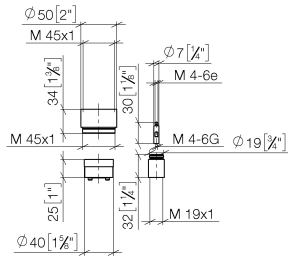

Extension 25 mm -

12 191 970 90

- up to 25 mm: 1 x 12 191 970 90
- 26 mm - 50 mm: 2 x 12 191 970 90

for concealed single-lever shower and bath mixer 36
12X SSS-FF

Extension 25 mm -

12 191 970 90

mm [inches]

Extension 25 mm -

12 191 970 90

12 191 970 90

Spare parts list

No.	Item Number	Name	Quantity used	Delivery time
1	09 17 01 191 90	sleeve	1	2
2	09 14 10 210 90	seal	1	2
3	09 30 11 186 90	disc	1	2
4	09 14 03 160 90	seal	2	2
5	09 31 11 207 90	bar	1	2
6	09 14 10 047 90	seal	1	2
7	09 17 01 192 90	sleeve	1	2